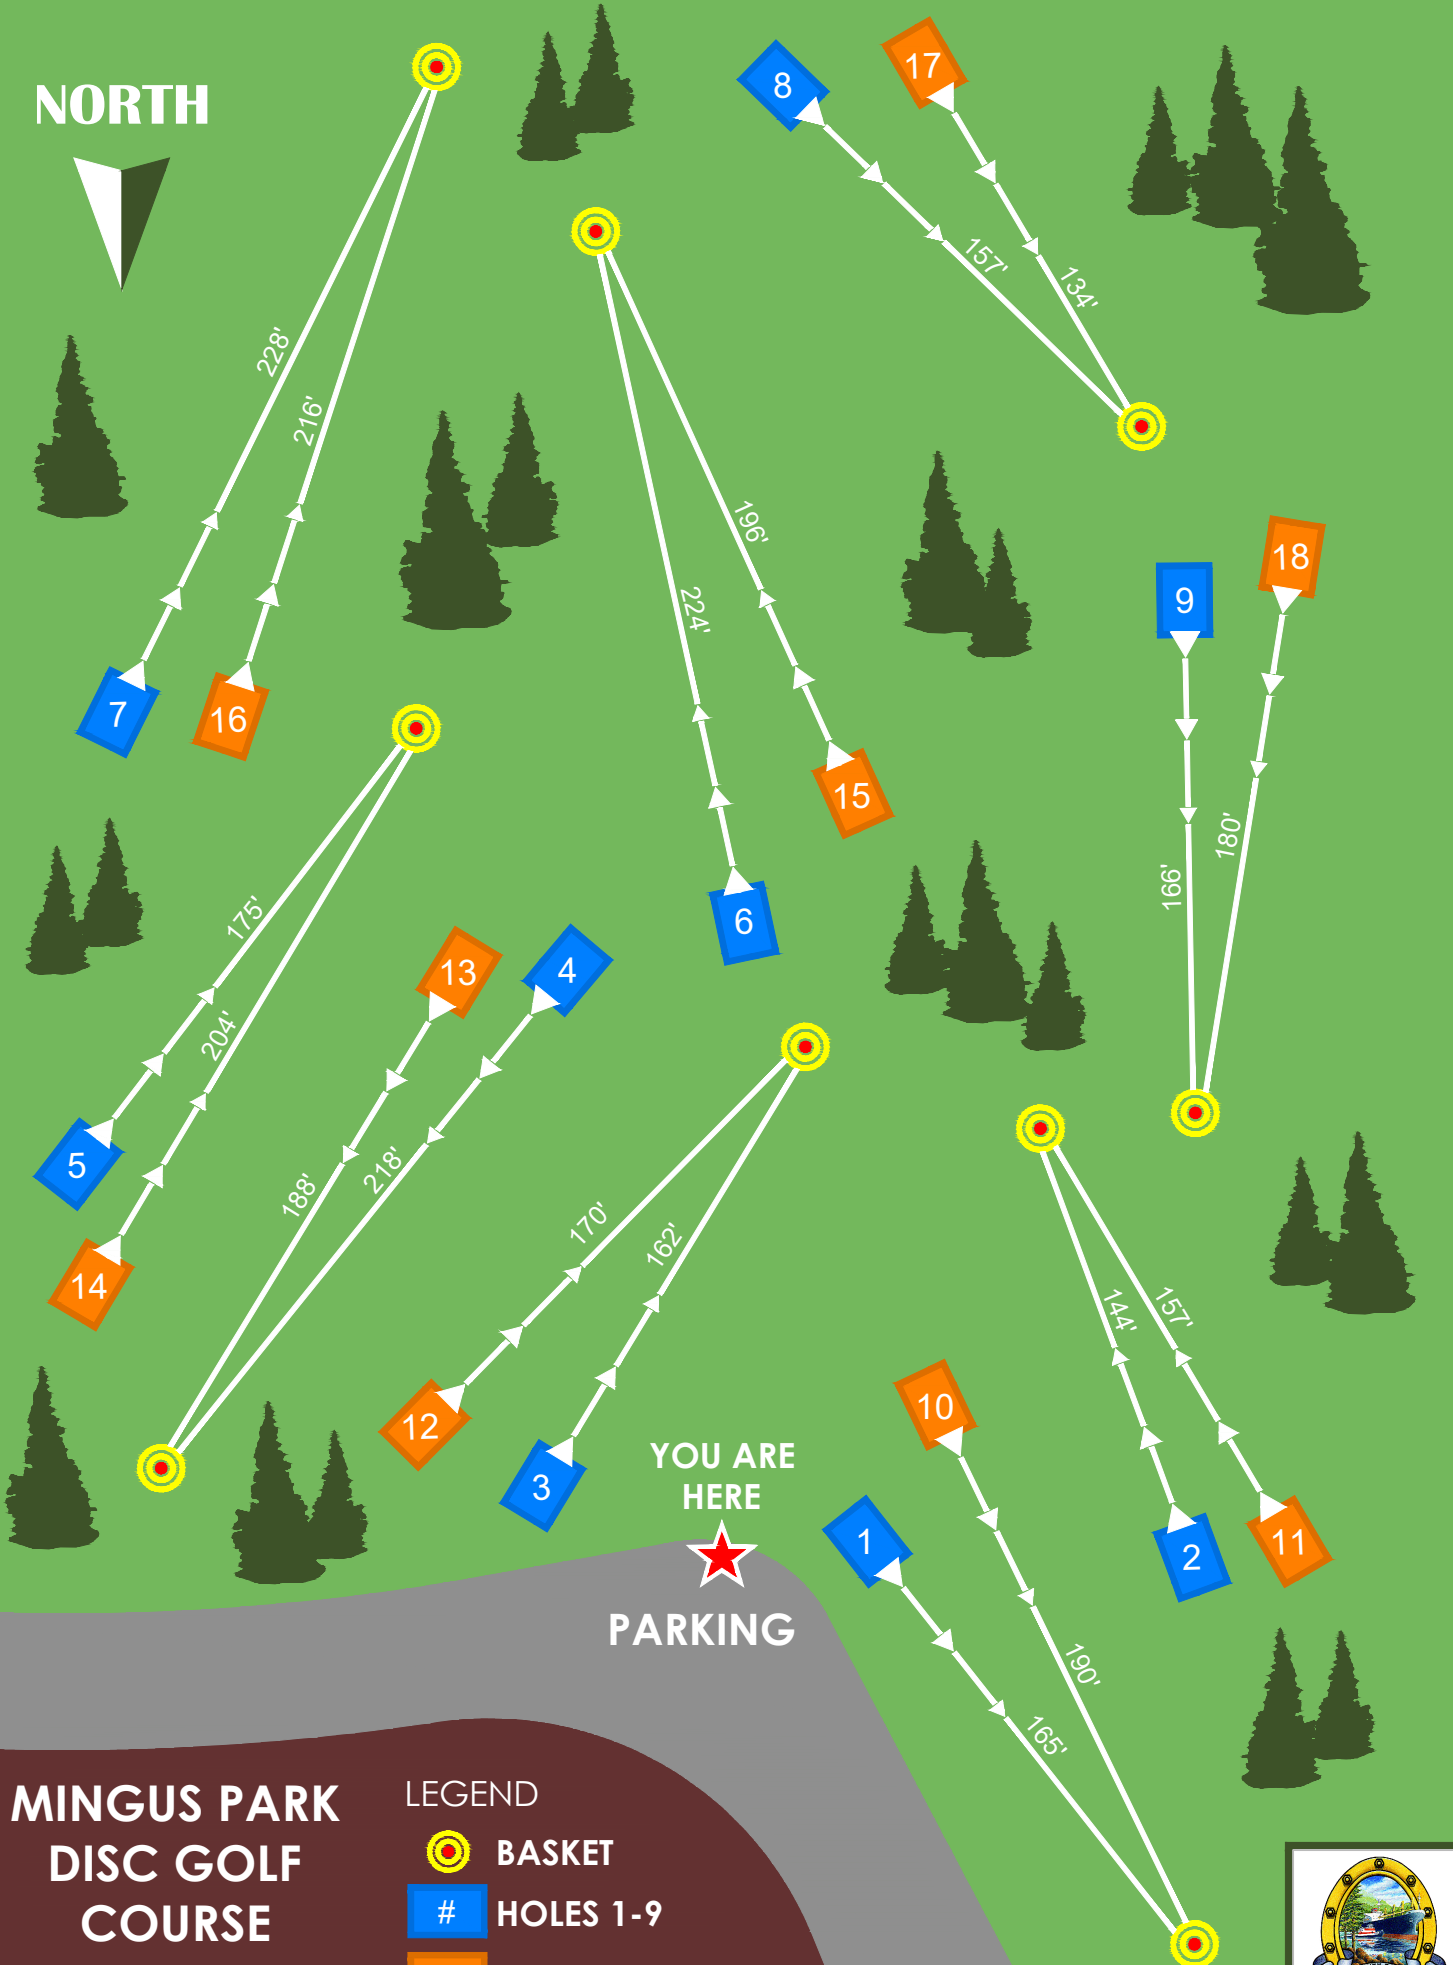

NORTH

**MINGUS PARK  
DISC GOLF  
COURSE**  
ALL HOLES ARE PAR 3

- LEGEND
-  BASKET
  -  # HOLES 1-9
  -  # HOLES 10-18