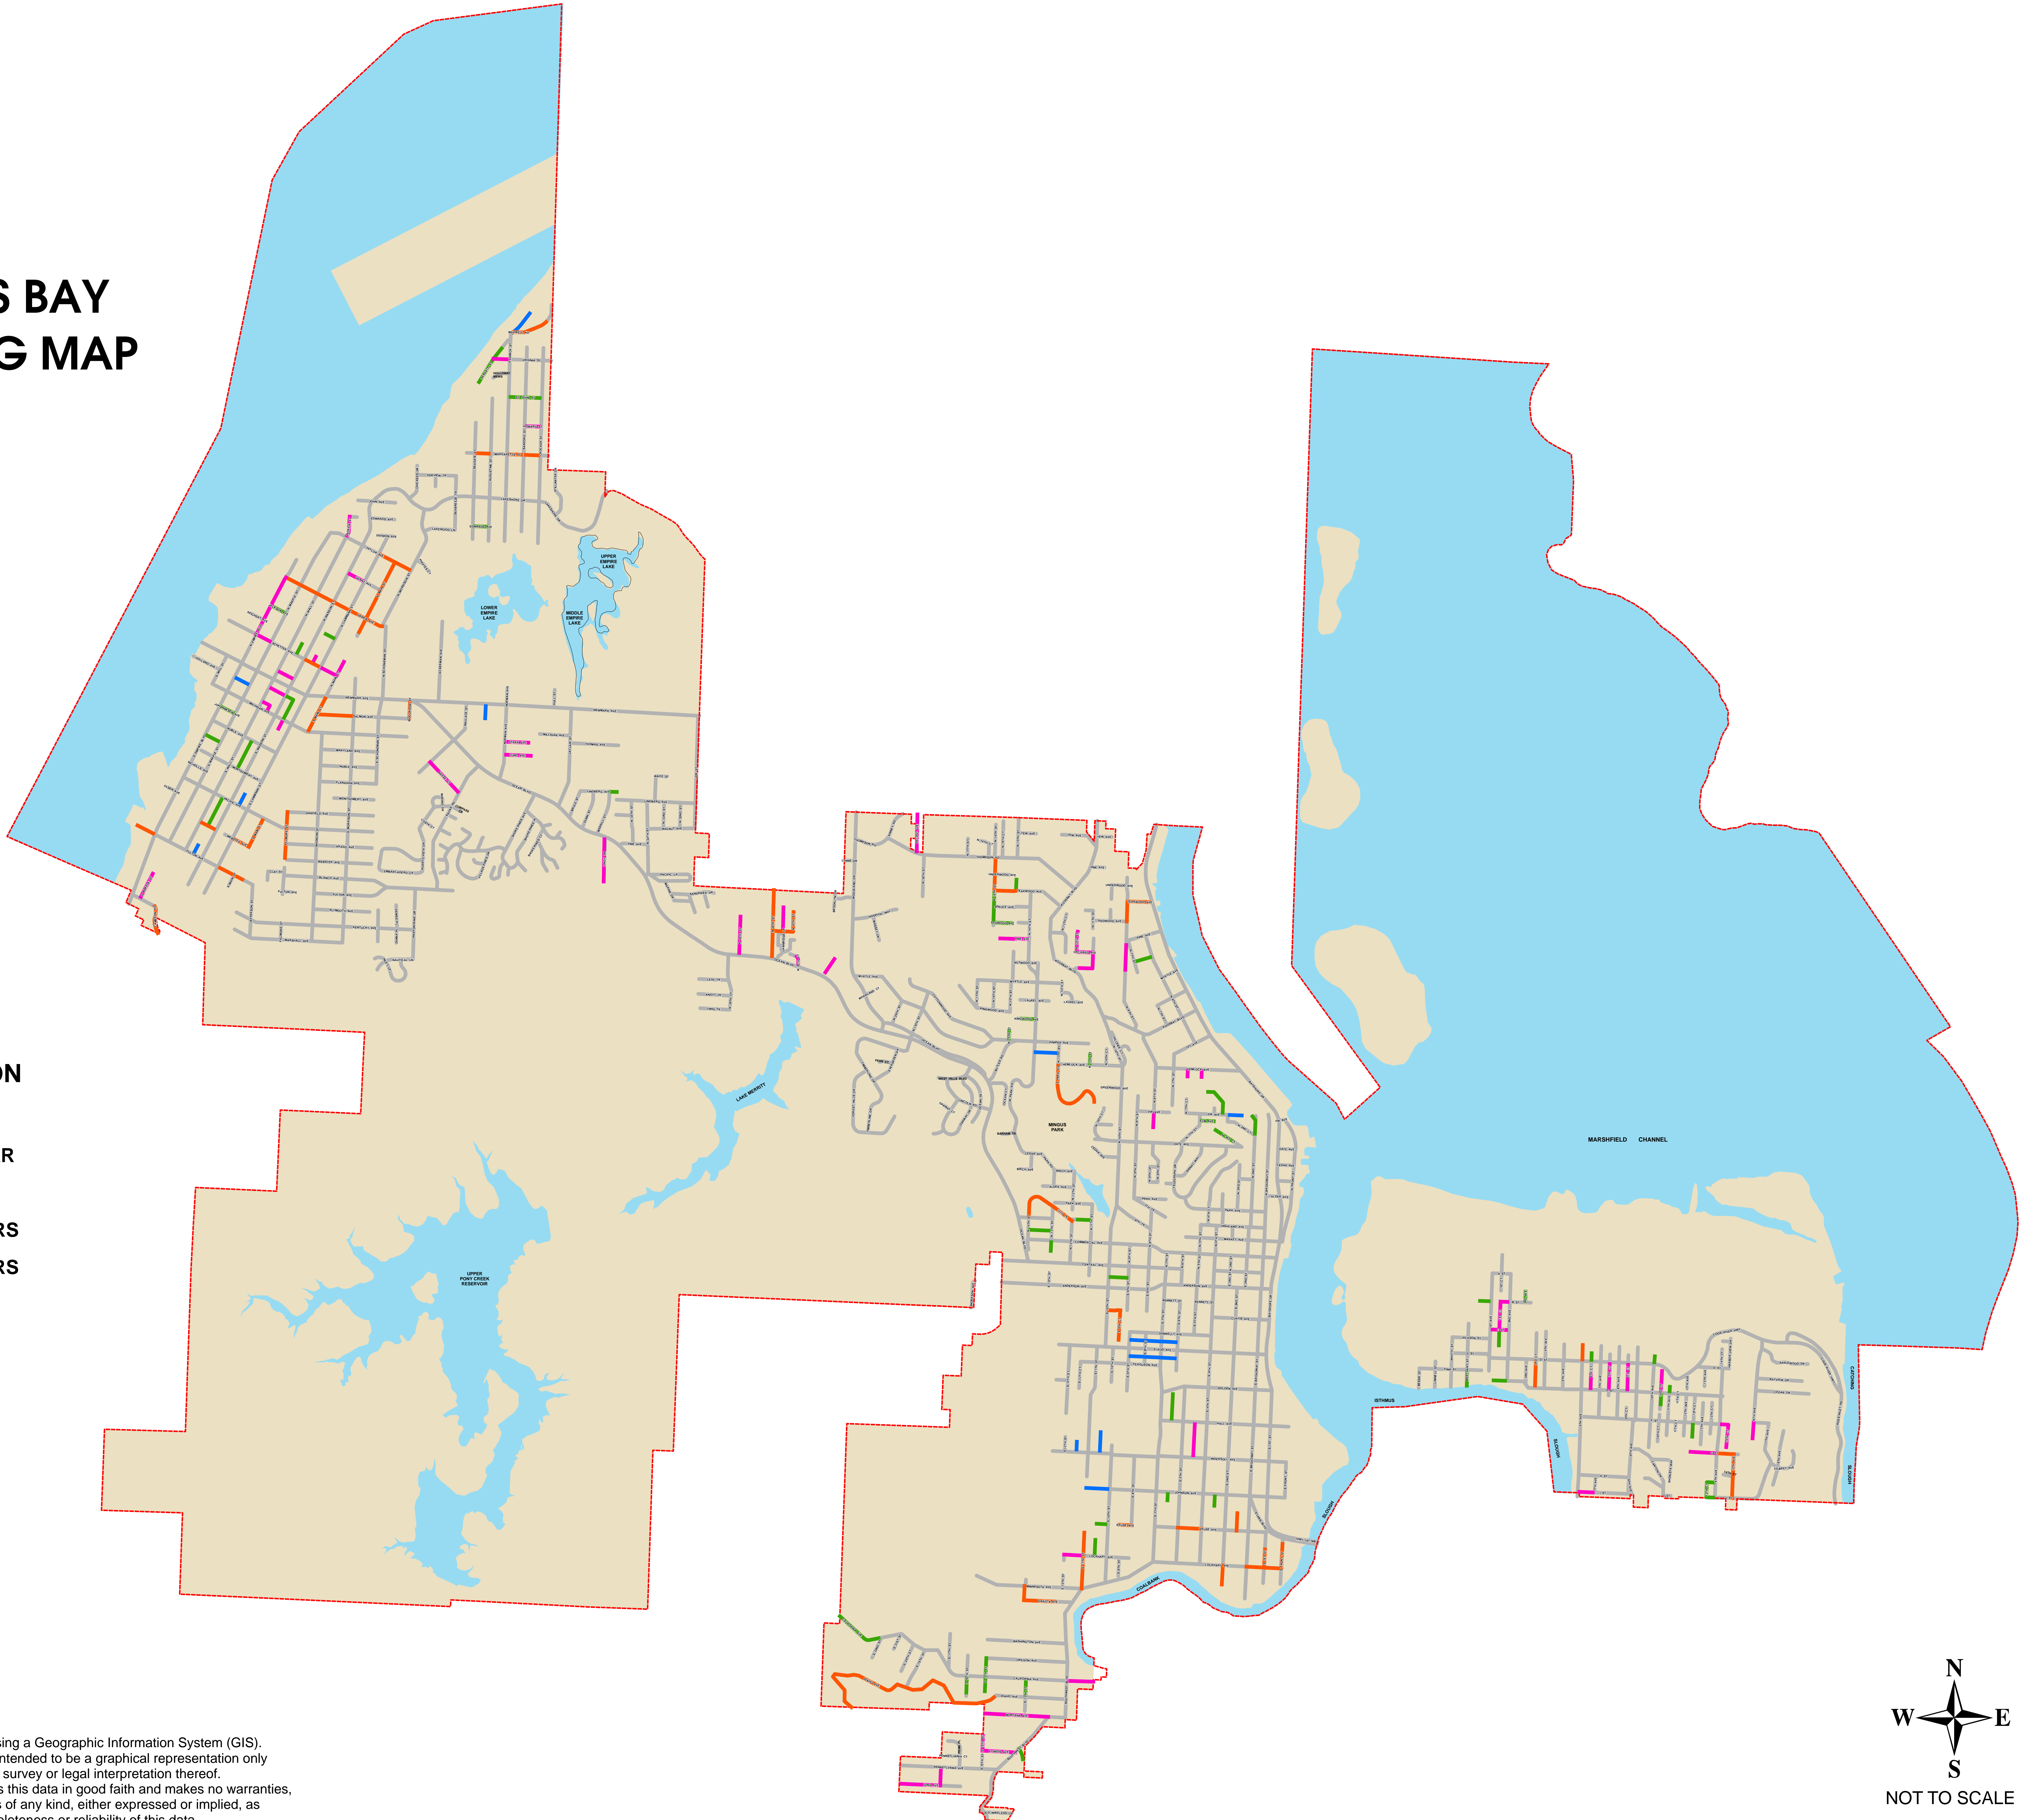

CITY OF COOS BAY STREET GRADING MAP

LEGEND

GRADING CLASSIFICATION

LEVEL	FREQUENCY
1	2-3 TIMES PER YEAR
2	1 TIME PER YEAR
3	EVERY 2 TO 3 YEARS
4	EVERY 4 TO 6 YEARS

- STREETS
- CITY LIMITS

Disclaimer:
This document is produced using a Geographic Information System (GIS). The data contained herein is intended to be a graphical representation only and is by no means an official survey or legal interpretation thereof. The City of Coos Bay provides this data in good faith and makes no warranties, guarantees or representations of any kind, either expressed or implied, as to the content, accuracy, completeness or reliability of this data.